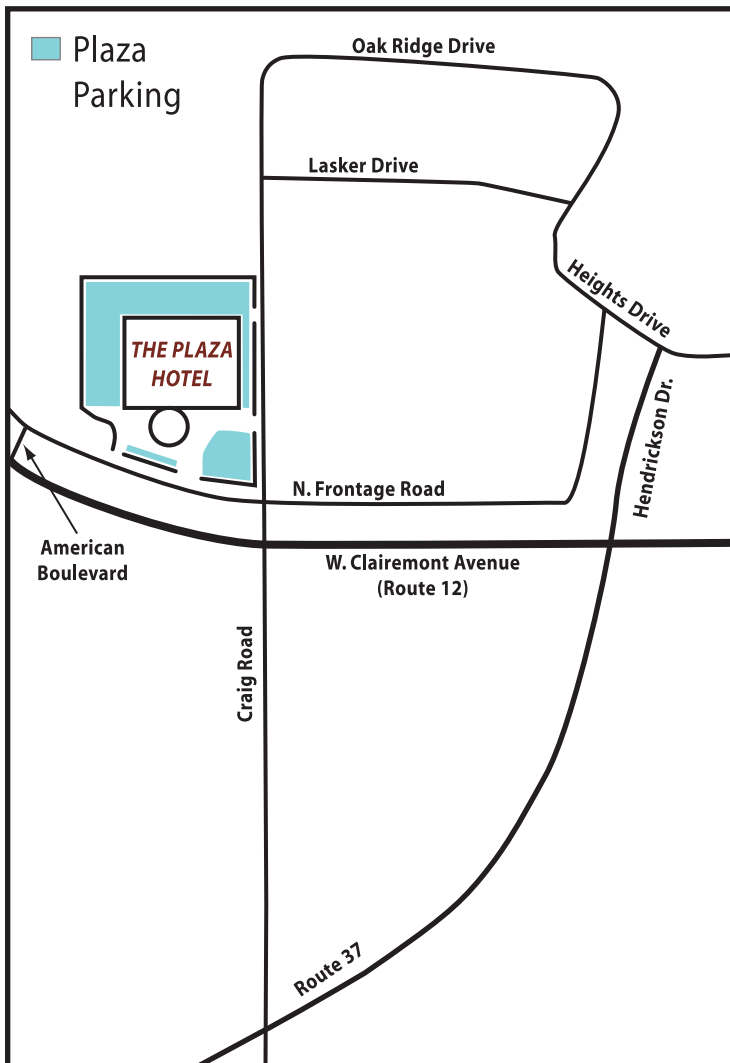

# WOMEN'S BUSINESS CONFERENCE

**The Plaza Hotel & Suites**  
 1202 West Clairemont Avenue  
 Eau Claire, WI 54701  
 (715) 834-3181  
[www.plazaeauclaire.com](http://www.plazaeauclaire.com)

*The Plaza is conveniently located at the intersection of Craig Road and W. Clairemont Avenue (US Route 12).*

## FROM I-94

- \* Take **Exit 65** (Wisconsin Route 37), and turn onto **Route 37 North** (towards Eau Claire).
- \* Take Route 37 approximately 1 mile, and make a **left at the second traffic light onto Craig Road**.
- \* Get into the right lane of Craig Road. Go approximately  $\frac{1}{4}$  of a mile to the next traffic light - this is US 12/Clairemont Avenue.
- \* Go straight and **cross over US 12/Clairemont Avenue**; the Plaza Hotel is on your immediate left. Please note you **must** cross Route 12 in order to access the facility.

## FROM WISCONSIN 53

- \* Take **Exit 87** (US 12/Clairemont Avenue), and turn onto **US 12 West** (towards UW Eau Claire).
- \* Continue on US 12/Clairemont Avenue for approximately 3 miles.
- \* The Plaza Hotel is located on the **right at the 11th traffic light** (Craig Road). If you cross over the Chippewa River you have gone too far.

**Note:** You may access Frontage Road via American Boulevard, approximately 0.1 mile to the west of the US 12/Clairemont Avenue & Craig Road intersection.