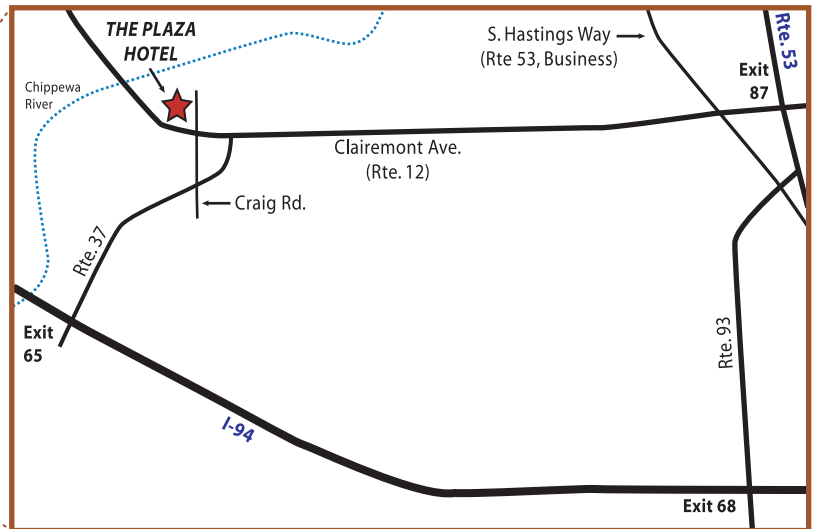

# WOMEN'S BUSINESS CONFERENCE

**The Plaza Hotel & Suites**  
 1202 West Clairemont Avenue  
 Eau Claire, WI 54701  
 (715) 834-3181  
[www.plazaeauclaire.com](http://www.plazaeauclaire.com)

*The Plaza is conveniently located at the intersection of Craig Road and W. Clairemont Avenue (US Route 12).*

## FROM I-94

- \* Take **Exit 65** (Wisconsin Route 37), and turn onto **Route 37 North** (towards Eau Claire).
- \* Take Route 37 approximately 1 mile, and make a **left at the second traffic light onto Craig Road**.
- \* Get into the right lane of Craig Road. Go approximately  $\frac{1}{4}$  of a mile to the next traffic light - this is US 12/Clairemont Avenue.
- \* Go straight and **cross over US 12/Clairemont Avenue**; the Plaza Hotel is on your immediate left. Please note you **must** cross Route 12 in order to access the facility.

## FROM WISCONSIN 53

- \* Take **Exit 87** (US 12/Clairemont Avenue), and turn onto **US 12 West** (towards UW Eau Claire).
- \* Continue on US 12/Clairemont Avenue for approximately 3 miles.
- \* The Plaza Hotel is located on the **right at the 11th traffic light** (Craig Road). If you cross over the Chippewa River you have gone too far.

**Note:** You may access Frontage Road via American Boulevard, approximately 0.1 mile to the west of the US 12/Clairemont Avenue & Craig Road intersection.