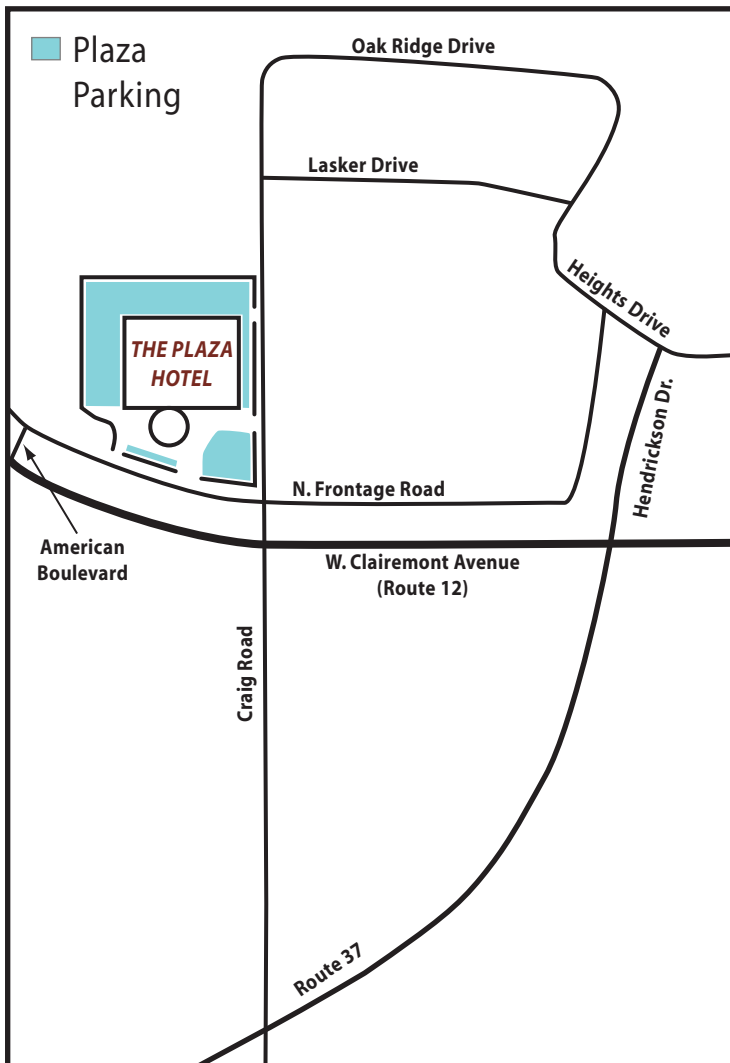

2009 WOMEN'S BUSINESS CONFERENCE

The Plaza Hotel & Suites
 1202 West Clairemont Avenue
 Eau Claire, WI 54701
 (715) 834-3181
www.plazaeauclaire.com

The Plaza is conveniently located at the intersection of Craig Road and W. Clairemont Avenue (US Route 12).

FROM I-94

- * Take **Exit 65** (Wisconsin Route 37), and turn onto **Route 37 North** (towards Eau Claire).
- * Take Route 37 approximately 1 mile, and make a **left at the second traffic light onto Craig Road**.
- * Get into the right lane of Craig Road. Go approximately ¼ of a mile to the next traffic light - this is US 12/Clairemont Avenue.
- * Go straight and **cross over US 12/Clairemont Avenue**; the Plaza Hotel is on your immediate left. Please note you **must** cross Route 12 in order to access the facility.

FROM WISCONSIN 53

- * Take **Exit 87** (US 12/Clairemont Avenue), and turn onto **US 12 West** (towards UW Eau Claire).
- * Continue on US 12/Clairemont Avenue for approximately 3 miles.
- * The Plaza Hotel is located on the **right at the 11th traffic light** (Craig Road). If you cross over the Chippewa River you have gone too far.

Note: You may access Frontage Road via American Boulevard, approximately 0.1 mile to the west of the US 12/Clairemont Avenue & Craig Road intersection.