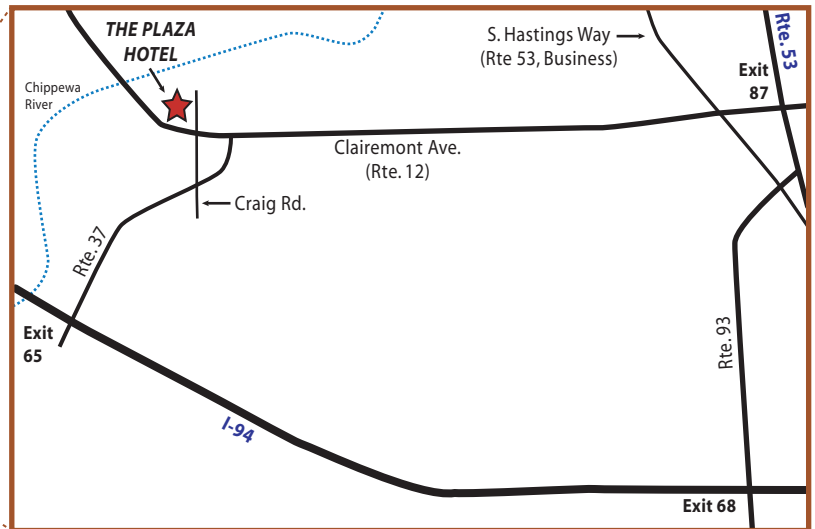

2009 WOMEN'S BUSINESS CONFERENCE

The Plaza Hotel & Suites
 1202 West Clairemont Avenue
 Eau Claire, WI 54701
 (715) 834-3181
www.plazaeauclaire.com

The Plaza is conveniently located at the intersection of Craig Road and W. Clairemont Avenue (US Route 12).

FROM I-94

- * Take **Exit 65** (Wisconsin Route 37), and turn onto **Route 37 North** (towards Eau Claire).
- * Take Route 37 approximately 1 mile, and make a **left at the second traffic light onto Craig Road**.
- * Get into the right lane of Craig Road. Go approximately ¼ of a mile to the next traffic light - this is US 12/Clairemont Avenue.
- * Go straight and **cross over US 12/Clairemont Avenue**; the Plaza Hotel is on your immediate left. Please note you **must** cross Route 12 in order to access the facility.

FROM WISCONSIN 53

- * Take **Exit 87** (US 12/Clairemont Avenue), and turn onto **US 12 West** (towards UW Eau Claire).
- * Continue on US 12/Clairemont Avenue for approximately 3 miles.
- * The Plaza Hotel is located on the **right at the 11th traffic light** (Craig Road). If you cross over the Chippewa River you have gone too far.

Note: You may access Frontage Road via American Boulevard, approximately 0.1 mile to the west of the US 12/Clairemont Avenue & Craig Road intersection.