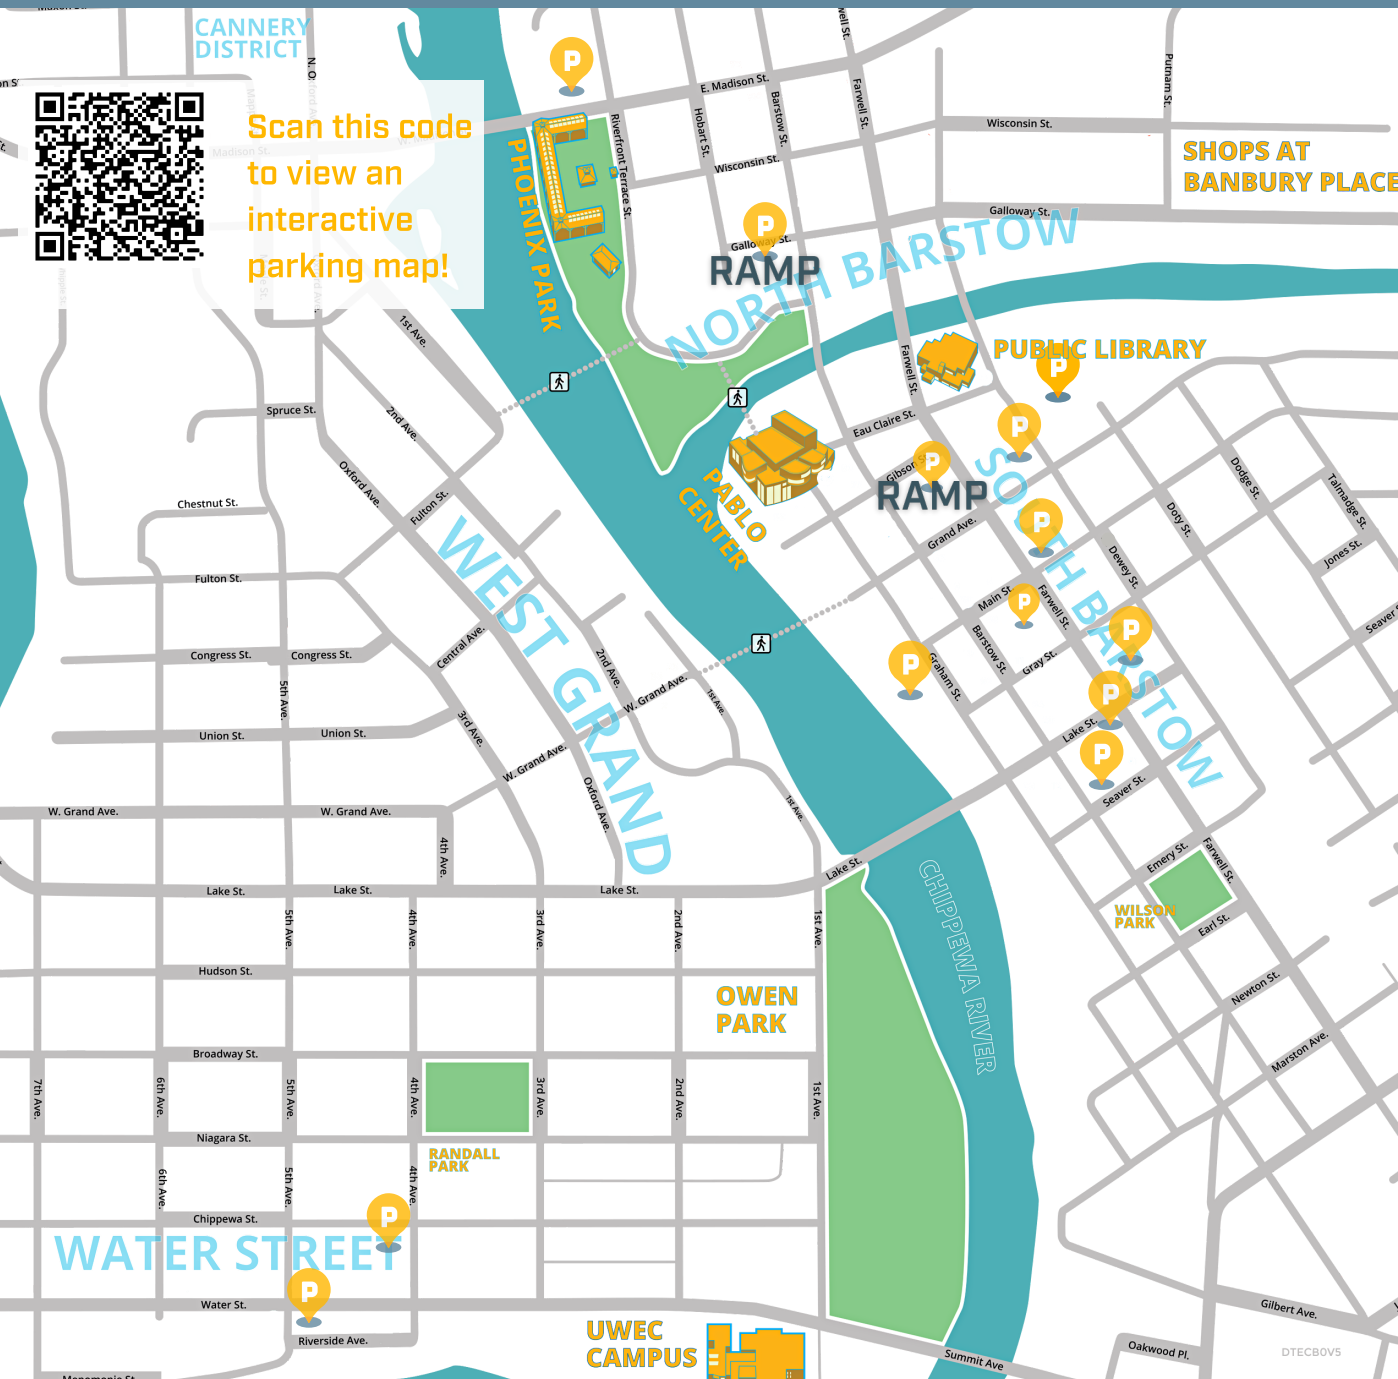

PARKING MAP

OFF-STREET PARKING SPACES IN DOWNTOWN EAU CLAIRE

Scan this code to view an interactive parking map!

FROM **A** TO **B** **DOWNTOWN EC**

PARKING OPTIONS

VISIT DOWNTOWNEAUCLAIRE.ORG/PARKING FOR MORE INFORMATION

Four Corners Lot

219 South Barstow Street

- 32 stalls
- 2 accessible spaces

Free On-Street Parking - No Time Limits

- Dewey St. [from Gibson St. to Emery St.]
- Seaver St. [from Graham Ave. to Dewey St.]
- Emery St. [from Graham Ave. to Dewey St.]
- Earl St. [from Porter Ave. to Farwell St.]

Schlegelmilch/McDaniel Lot

517 South Farwell Street

- 53 FREE spaces
- Temporary Transit Center Location

Seaver Street Parking Lot

617 South Barstow Street

- 35 FREE spaces
- 2 accessible spaces

Scan this code to view an interactive parking map!

WATER STREET DISTRICT

Chippewa Street Parking Lot

218 4th Avenue

- 25 - 2 hour parking spaces [enforced 8am-5pm, Monday-Saturday]
- 1 accessible space

Water Street Parking Lot

433 Water Street

- 28 - 2 hour meters at \$0.50 per hour [enforced 9am-5pm, Monday-Saturday]
- 2 accessible spaces